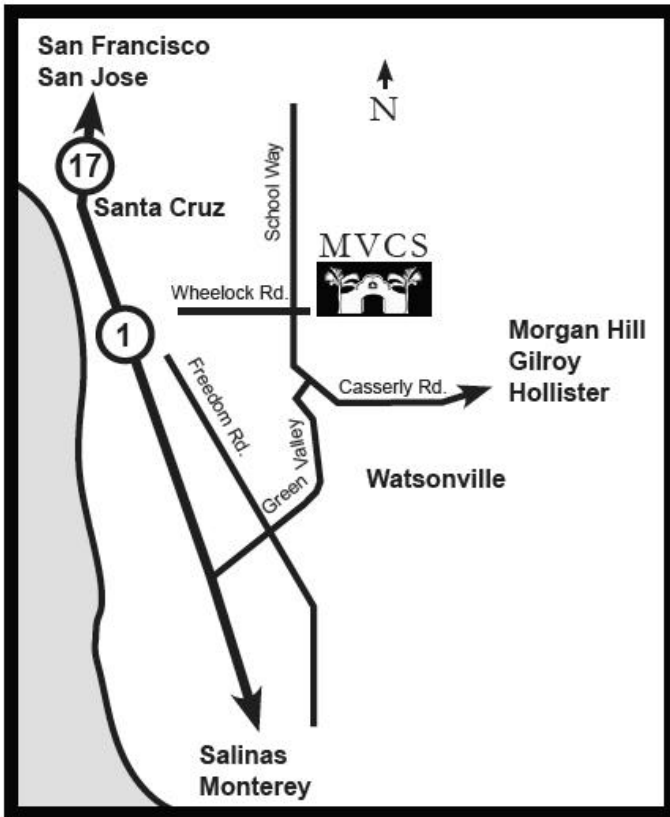

College & Special Camp

Monte Vista Christian School

Monte Vista Christian School

2 School Way
Watsonville, CA 95076
(831) 722-8178

From San Jose (and the Mount Hermon area)

17 South
Hwy 1 South
Left on Airport Blvd. – 2 Miles
Left on Green Valley Rd. – 3 Miles
Right on Casserly
Left on Wheelock
School is ahead on the right

From the 101

129 to Watsonville
Right on Carlton where 129 straightens – 6.7 miles
Right on Wheelock
School is ahead